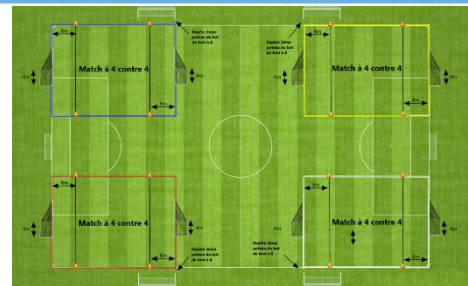

Plateaux U7 – Phase Automne - Saison 2024/2025

GROUPE : 1

Plateau n° 1 - date : 21 septembre 2024

Club organisateur : AS TURCKHEIM 2

1 AS TURCKHEIM 2 - AS TURCKHEIM 1	ES WIHR AU VAL 1 - FC INGERSHEIM 1	AS MUNSTER 1 - A.S CANTON VERT	AS WINTZENH 1 - AS WINTZENH 2
2 AS TURCKHEIM 2 - A.S CANTON VERT	AS TURCKHEIM 1 - FC INGERSHEIM 1	AS MUNSTER 1 - AS WINTZENH 1	ES WIHR AU VAL 1 - AS WINTZENH 2
3 AS TURCKHEIM 2 - AS WINTZENH 1	A.S CANTON VERT - FC INGERSHEIM 1	AS MUNSTER 1 - ES WIHR AU VAL 1	AS TURCKHEIM 1 - AS WINTZENH 2
4 AS TURCKHEIM 2 - ES WIHR AU VAL 1	AS WINTZENH 1 - FC INGERSHEIM 1	AS MUNSTER 1 - AS TURCKHEIM 1	A.S CANTON VERT - AS WINTZENH 2