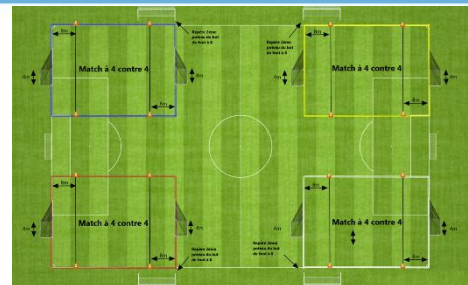

Plateaux U7 – Phase Automne - Saison 2024/2025

GROUPE : 2

Plateau n° 1 - date : 21 septembre 2024

Club organisateur : US COLMAR 1

1	US COLMAR 1 - US COLMAR 2	SR COLMAR FA 2 - FR JEBS. MUNTZ 1	SR COLMAR FA 1 - SR COLMAR FA 3	RACING HW 96 2 - RACING HW 96 1
2	US COLMAR 1 - SR COLMAR FA 3	US COLMAR 2 - FR JEBS. MUNTZ 1	SR COLMAR FA 1 - RACING HW 96 2	SR COLMAR FA 2 - RACING HW 96 1
3	US COLMAR 1 - RACING HW 96 2	SR COLMAR FA 3 - FR JEBS. MUNTZ 1	SR COLMAR FA 1 - SR COLMAR FA 2	US COLMAR 2 - RACING HW 96 1
4	US COLMAR 1 - SR COLMAR FA 2	RACING HW 96 2 - FR JEBS. MUNTZ 1	SR COLMAR FA 1 - US COLMAR 2	SR COLMAR FA 3 - RACING HW 96 1

Terrain 1

Terrain 2

Terrain 3

Terrain 4

Plateau n° 2 - date : 28 septembre 2024

Club organisateur : SR COLMAR FA 1

1	US COLMAR 1 - FR JEBS. MUNTZ 1	SR COLMAR FA 2 - SR COLMAR FA 1	RACING HW 96 1 - SR COLMAR FA 3	RACING HW 96 2 - US COLMAR 2
2	US COLMAR 1 - SR COLMAR FA 3	FR JEBS. MUNTZ 1 - SR COLMAR FA 1	RACING HW 96 1 - RACING HW 96 2	SR COLMAR FA 2 - US COLMAR 2
3	US COLMAR 1 - RACING HW 96 2	SR COLMAR FA 3 - SR COLMAR FA 1	RACING HW 96 1 - SR COLMAR FA 2	FR JEBS. MUNTZ 1 - US COLMAR 2
4	US COLMAR 1 - SR COLMAR FA 2	RACING HW 96 2 - SR COLMAR FA 1	RACING HW 96 1 - FR JEBS. MUNTZ 1	SR COLMAR FA 3 - US COLMAR 2

Terrain 1

Terrain 2

Terrain 3

Terrain 4

Plateau n° 3 - date : 5 octobre 2024

Club organisateur : FR JEBS. MUNTZ 1

1	RACING HW 96 1 - US COLMAR 1	SR COLMAR FA 1 - SR COLMAR FA 2	RACING HW 96 2 - SR COLMAR FA 3	FR JEBS. MUNTZ 1 - US COLMAR 2
2	RACING HW 96 1 - SR COLMAR FA 3	US COLMAR 1 - SR COLMAR FA 2	RACING HW 96 2 - FR JEBS. MUNTZ 1	SR COLMAR FA 1 - US COLMAR 2
3	RACING HW 96 1 - FR JEBS. MUNTZ 1	SR COLMAR FA 3 - SR COLMAR FA 2	RACING HW 96 2 - SR COLMAR FA 1	US COLMAR 1 - US COLMAR 2
4	RACING HW 96 1 - SR COLMAR FA 1	FR JEBS. MUNTZ 1 - SR COLMAR FA 2	RACING HW 96 2 - US COLMAR 1	SR COLMAR FA 3 - US COLMAR 2

Terrain 1

Terrain 2

Terrain 3

Terrain 4

Plateau n° 4 - date : 12 octobre 2024

Club organisateur : RACING HW 96 1

1	SR COLMAR FA 2 - SR COLMAR FA 1	FR JEBS. MUNTZ 1 - RACING HW 96 2	US COLMAR 1 - RACING HW 96 1	US COLMAR 2 - SR COLMAR FA 3
2	SR COLMAR FA 2 - RACING HW 96 1	SR COLMAR FA 1 - RACING HW 96 2	US COLMAR 1 - US COLMAR 2	FR JEBS. MUNTZ 1 - SR COLMAR FA 3
3	SR COLMAR FA 2 - US COLMAR 2	RACING HW 96 1 - RACING HW 96 2	US COLMAR 1 - FR JEBS. MUNTZ 1	SR COLMAR FA 1 - SR COLMAR FA 3
4	SR COLMAR FA 2 - FR JEBS. MUNTZ 1	US COLMAR 2 - RACING HW 96 2	US COLMAR 1 - SR COLMAR FA 1	RACING HW 96 1 - SR COLMAR FA 3

Terrain 1

Terrain 2

Terrain 3

Terrain 4