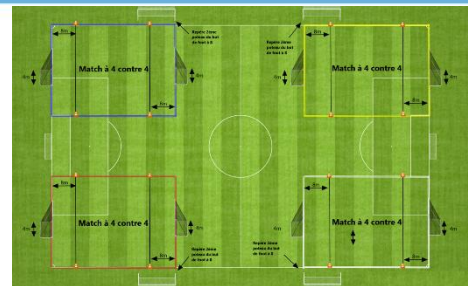

Plateaux U7 – Phase Automne - Saison 2024/2025

GROUPE : 4

Plateau n° 1 - date : 21 septembre 2024

Club organisateur : FC NIEDERHERGH 1

1 FC NIEDERHERGH 1 - FC OBERHERGH 1	AS SUNDHOFFEN 1 - EVV WINTZFEL. 1	AS SUNDHOFFEN 2 - FC NIEDERHERGH 2	EVV WINTZFEL. 1 - AS RAEDERSH 1
2 FC NIEDERHERGH 1 - FC NIEDERHERGH 2	FC OBERHERGH 1 - EVV WINTZFEL. 1	AS SUNDHOFFEN 2 - EVV WINTZFEL. 1	AS SUNDHOFFEN 1 - AS RAEDERSH 1
3 FC NIEDERHERGH 1 - EVV WINTZFEL. 1	FC NIEDERHERGH 2 - EVV WINTZFEL. 1	AS SUNDHOFFEN 2 - AS SUNDHOFFEN 1	FC OBERHERGH 1 - AS RAEDERSH 1
4 FC NIEDERHERGH 1 - AS SUNDHOFFEN 1	EVV WINTZFEL. 1 - EVV WINTZFEL. 1	AS SUNDHOFFEN 2 - FC OBERHERGH 1	FC NIEDERHERGH 2 - AS RAEDERSH 1

Terrain 1

Terrain 2

Terrain 3

Terrain 4

Plateau n° 2 - date : 28 septembre 2024

Club organisateur : AS SUNDHOFFEN 2

1 FC NIEDERHERGH 1 - EVV WINTZFEL. 1	AS SUNDHOFFEN 1 - AS SUNDHOFFEN 2	AS RAEDERSH 1 - FC NIEDERHERGH 2	EVV WINTZFEL. 1 - FC OBERHERGH 1
2 FC NIEDERHERGH 1 - FC NIEDERHERGH 2	EVV WINTZFEL. 1 - AS SUNDHOFFEN 2	AS RAEDERSH 1 - EVV WINTZFEL. 1	AS SUNDHOFFEN 1 - FC OBERHERGH 1
3 FC NIEDERHERGH 1 - EVV WINTZFEL. 1	FC NIEDERHERGH 2 - AS SUNDHOFFEN 2	AS RAEDERSH 1 - AS SUNDHOFFEN 1	EVV WINTZFEL. 1 - FC OBERHERGH 1
4 FC NIEDERHERGH 1 - AS SUNDHOFFEN 1	EVV WINTZFEL. 1 - AS SUNDHOFFEN 2	AS RAEDERSH 1 - EVV WINTZFEL. 1	FC NIEDERHERGH 2 - FC OBERHERGH 1

Terrain 1

Terrain 2

Terrain 3

Terrain 4

Plateau n° 3 - date : 5 octobre 2024

Club organisateur : EVV WINTZFEL. 1

1 AS RAEDERSH 1 - FC NIEDERHERGH 1	AS SUNDHOFFEN 2 - AS SUNDHOFFEN 1	EVV WINTZFEL. 1 - FC NIEDERHERGH 2	EVV WINTZFEL. 1 - FC OBERHERGH 1
2 AS RAEDERSH 1 - FC NIEDERHERGH 2	FC NIEDERHERGH 1 - AS SUNDHOFFEN 1	EVV WINTZFEL. 1 - EVV WINTZFEL. 1	AS SUNDHOFFEN 2 - FC OBERHERGH 1
3 AS RAEDERSH 1 - EVV WINTZFEL. 1	FC NIEDERHERGH 2 - AS SUNDHOFFEN 1	EVV WINTZFEL. 1 - AS SUNDHOFFEN 2	FC NIEDERHERGH 1 - FC OBERHERGH 1
4 AS RAEDERSH 1 - AS SUNDHOFFEN 2	EVV WINTZFEL. 1 - AS SUNDHOFFEN 1	EVV WINTZFEL. 1 - FC NIEDERHERGH 1	FC NIEDERHERGH 2 - FC OBERHERGH 1

Terrain 1

Terrain 2

Terrain 3

Terrain 4

Plateau n° 4 - date : 12 octobre 2024

Club organisateur : AS RAEDERSH 1

1 AS SUNDHOFFEN 1 - AS SUNDHOFFEN 2	EVV WINTZFEL. 1 - EVV WINTZFEL. 1	FC NIEDERHERGH 1 - AS RAEDERSH 1	FC OBERHERGH 1 - FC NIEDERHERGH 2
2 AS SUNDHOFFEN 1 - AS RAEDERSH 1	AS SUNDHOFFEN 2 - EVV WINTZFEL. 1	FC NIEDERHERGH 1 - FC OBERHERGH 1	EVV WINTZFEL. 1 - FC NIEDERHERGH 2
3 AS SUNDHOFFEN 1 - FC OBERHERGH 1	AS RAEDERSH 1 - EVV WINTZFEL. 1	FC NIEDERHERGH 1 - EVV WINTZFEL. 1	AS SUNDHOFFEN 2 - FC NIEDERHERGH 2
4 AS SUNDHOFFEN 1 - EVV WINTZFEL. 1	FC OBERHERGH 1 - EVV WINTZFEL. 1	FC NIEDERHERGH 1 - AS SUNDHOFFEN 2	AS RAEDERSH 1 - FC NIEDERHERGH 2

Terrain 1

Terrain 2

Terrain 3

Terrain 4