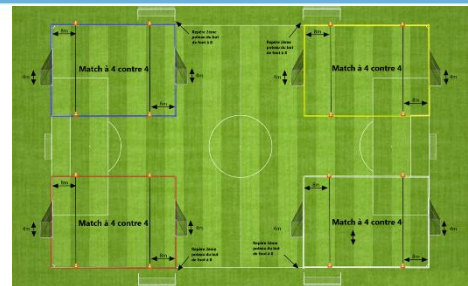

Plateaux U7 – Phase Automne - Saison 2024/2025

GROUPE : 7

Plateau n° 1 - date : 21 septembre 2024

Club organisateur : FC ENNISHEIM 2

1 FC ENNISHEIM 2 - FC MUNCHHOUSE 2	GIHR 5 - GIHR 4	FC MUNCHHOUSE 1 - FC UNGERSH 1	FC ENNISHEIM 1 - FC UNGERSH 2
2 FC ENNISHEIM 2 - FC UNGERSH 1	FC MUNCHHOUSE 2 - GIHR 4	FC MUNCHHOUSE 1 - FC ENNISHEIM 1	GIHR 5 - FC UNGERSH 2
3 FC ENNISHEIM 2 - FC ENNISHEIM 1	FC UNGERSH 1 - GIHR 4	FC MUNCHHOUSE 1 - GIHR 5	FC MUNCHHOUSE 2 - FC UNGERSH 2
4 FC ENNISHEIM 2 - GIHR 5	FC ENNISHEIM 1 - GIHR 4	FC MUNCHHOUSE 1 - FC MUNCHHOUSE 2	FC UNGERSH 1 - FC UNGERSH 2

Terrain 1

Terrain 2

Terrain 3

Terrain 4

Plateau n° 2 - date : 28 septembre 2024

Club organisateur : FC MUNCHHOUSE 1

1 FC ENNISHEIM 2 - GIHR 4	GIHR 5 - FC MUNCHHOUSE 1	FC UNGERSH 2 - FC UNGERSH 1	FC ENNISHEIM 1 - FC MUNCHHOUSE 2
2 FC ENNISHEIM 2 - FC UNGERSH 1	GIHR 4 - FC MUNCHHOUSE 1	FC UNGERSH 2 - FC ENNISHEIM 1	GIHR 5 - FC MUNCHHOUSE 2
3 FC ENNISHEIM 2 - FC ENNISHEIM 1	FC UNGERSH 1 - FC MUNCHHOUSE 1	FC UNGERSH 2 - GIHR 5	GIHR 4 - FC MUNCHHOUSE 2
4 FC ENNISHEIM 2 - GIHR 5	FC ENNISHEIM 1 - FC MUNCHHOUSE 1	FC UNGERSH 2 - GIHR 4	FC UNGERSH 1 - FC MUNCHHOUSE 2

Terrain 1

Terrain 2

Terrain 3

Terrain 4

Plateau n° 3 - date : 5 octobre 2024

Club organisateur : GIHR 4

1 FC UNGERSH 2 - FC ENNISHEIM 2	FC MUNCHHOUSE 1 - GIHR 5	FC ENNISHEIM 1 - FC UNGERSH 1	GIHR 4 - FC MUNCHHOUSE 2
2 FC UNGERSH 2 - FC UNGERSH 1	FC ENNISHEIM 2 - GIHR 5	FC ENNISHEIM 1 - GIHR 4	FC MUNCHHOUSE 1 - FC MUNCHHOUSE 2
3 FC UNGERSH 2 - GIHR 4	FC UNGERSH 1 - GIHR 5	FC ENNISHEIM 1 - FC MUNCHHOUSE 1	FC ENNISHEIM 2 - FC MUNCHHOUSE 2
4 FC UNGERSH 2 - FC MUNCHHOUSE 1	GIHR 4 - GIHR 5	FC ENNISHEIM 1 - FC ENNISHEIM 2	FC UNGERSH 1 - FC MUNCHHOUSE 2

Terrain 1

Terrain 2

Terrain 3

Terrain 4

Plateau n° 4 - date : 12 octobre 2024

Club organisateur : FC UNGERSH 2

1 GIHR 5 - FC MUNCHHOUSE 1	GIHR 4 - FC ENNISHEIM 1	FC ENNISHEIM 2 - FC UNGERSH 2	FC MUNCHHOUSE 2 - FC UNGERSH 1
2 GIHR 5 - FC UNGERSH 2	FC MUNCHHOUSE 1 - FC ENNISHEIM 1	FC ENNISHEIM 2 - FC MUNCHHOUSE 2	GIHR 4 - FC UNGERSH 1
3 GIHR 5 - FC MUNCHHOUSE 2	FC UNGERSH 2 - FC ENNISHEIM 1	FC ENNISHEIM 2 - GIHR 4	FC MUNCHHOUSE 1 - FC UNGERSH 1
4 GIHR 5 - GIHR 4	FC MUNCHHOUSE 2 - FC ENNISHEIM 1	FC ENNISHEIM 2 - FC MUNCHHOUSE 1	FC UNGERSH 2 - FC UNGERSH 1

Terrain 1

Terrain 2

Terrain 3

Terrain 4