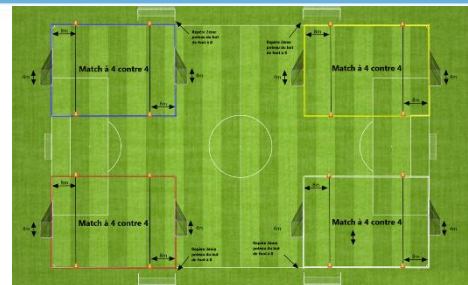

Plateaux U7 – Phase Automne - Saison 2024/2025

GROUPE : 8

Plateau n° 1 - date : 21 septembre 2024

Club organisateur : US PULVERSH FC 1

1	US PULVERSH FC 1 - FC CERNAY 2	US PULVERSH FC 2 - US PULVERSH FC 3	AS BERRWILLER 4 - AS BERRWILLER 3	FC CERNAY 1 - FC FELDKIRCH 1
2	US PULVERSH FC 1 - AS BERRWILLER 3	FC CERNAY 2 - US PULVERSH FC 3	AS BERRWILLER 4 - FC CERNAY 1	US PULVERSH FC 2 - FC FELDKIRCH 1
3	US PULVERSH FC 1 - FC CERNAY 1	AS BERRWILLER 3 - US PULVERSH FC 3	AS BERRWILLER 4 - US PULVERSH FC 2	FC CERNAY 2 - FC FELDKIRCH 1
4	US PULVERSH FC 1 - US PULVERSH FC 2	FC CERNAY 1 - US PULVERSH FC 3	AS BERRWILLER 4 - FC CERNAY 2	AS BERRWILLER 3 - FC FELDKIRCH 1

Terrain 1

Terrain 2

Terrain 3

Terrain 4

Plateau n° 2 - date : 28 septembre 2024

Club organisateur : AS BERRWILLER 4

1	US PULVERSH FC 1 - US PULVERSH FC 3	US PULVERSH FC 2 - AS BERRWILLER 4	FC FELDKIRCH 1 - AS BERRWILLER 3	FC CERNAY 1 - FC CERNAY 2
2	US PULVERSH FC 1 - AS BERRWILLER 3	US PULVERSH FC 3 - AS BERRWILLER 4	FC FELDKIRCH 1 - FC CERNAY 1	US PULVERSH FC 2 - FC CERNAY 2
3	US PULVERSH FC 1 - FC CERNAY 1	AS BERRWILLER 3 - AS BERRWILLER 4	FC FELDKIRCH 1 - US PULVERSH FC 2	US PULVERSH FC 3 - FC CERNAY 2
4	US PULVERSH FC 1 - US PULVERSH FC 2	FC CERNAY 1 - AS BERRWILLER 4	FC FELDKIRCH 1 - US PULVERSH FC 3	AS BERRWILLER 3 - FC CERNAY 2

Terrain 1

Terrain 2

Terrain 3

Terrain 4

Plateau n° 3 - date : 5 octobre 2024

Club organisateur : US PULVERSH FC 3

1	FC FELDKIRCH 1 - US PULVERSH FC 1	AS BERRWILLER 4 - US PULVERSH FC 2	FC CERNAY 1 - AS BERRWILLER 3	US PULVERSH FC 3 - FC CERNAY 2
2	FC FELDKIRCH 1 - AS BERRWILLER 3	US PULVERSH FC 1 - US PULVERSH FC 2	FC CERNAY 1 - US PULVERSH FC 3	AS BERRWILLER 4 - FC CERNAY 2
3	FC FELDKIRCH 1 - US PULVERSH FC 3	AS BERRWILLER 3 - US PULVERSH FC 2	FC CERNAY 1 - AS BERRWILLER 4	US PULVERSH FC 1 - FC CERNAY 2
4	FC FELDKIRCH 1 - AS BERRWILLER 4	US PULVERSH FC 3 - US PULVERSH FC 2	FC CERNAY 1 - US PULVERSH FC 1	AS BERRWILLER 3 - FC CERNAY 2

Terrain 1

Terrain 2

Terrain 3

Terrain 4

Plateau n° 4 - date : 12 octobre 2024

Club organisateur : FC FELDKIRCH 1

1	US PULVERSH FC 2 - AS BERRWILLER 4	US PULVERSH FC 3 - FC CERNAY 1	US PULVERSH FC 1 - FC FELDKIRCH 1	FC CERNAY 2 - AS BERRWILLER 3
2	US PULVERSH FC 2 - FC FELDKIRCH 1	AS BERRWILLER 4 - FC CERNAY 1	US PULVERSH FC 1 - FC CERNAY 2	US PULVERSH FC 3 - AS BERRWILLER 3
3	US PULVERSH FC 2 - FC CERNAY 2	FC FELDKIRCH 1 - FC CERNAY 1	US PULVERSH FC 1 - US PULVERSH FC 3	AS BERRWILLER 4 - AS BERRWILLER 3
4	US PULVERSH FC 2 - US PULVERSH FC 3	FC CERNAY 2 - FC CERNAY 1	US PULVERSH FC 1 - AS BERRWILLER 4	FC FELDKIRCH 1 - AS BERRWILLER 3

Terrain 1

Terrain 2

Terrain 3

Terrain 4