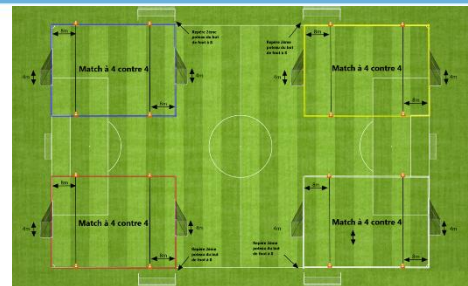

Plateaux U7 – Phase Automne - Saison 2024/2025

GROUPE : 6

Plateau n° 1 - date : 21 septembre 2024

Club organisateur : GIHR 2

1 GIHR 2 - GIHR 1	AGIIR 5 - AS BERRWILLER 1	AGIIR 6 - GIHR 3	AS BERRWILLER 2 - AGIIR 4
2 GIHR 2 - GIHR 3	GIHR 1 - AS BERRWILLER 1	AGIIR 6 - AS BERRWILLER 2	AGIIR 5 - AGIIR 4
3 GIHR 2 - AS BERRWILLER 2	GIHR 3 - AS BERRWILLER 1	AGIIR 6 - AGIIR 5	GIHR 1 - AGIIR 4
4 GIHR 2 - AGIIR 5	AS BERRWILLER 2 - AS BERRWILLER 1	AGIIR 6 - GIHR 1	GIHR 3 - AGIIR 4