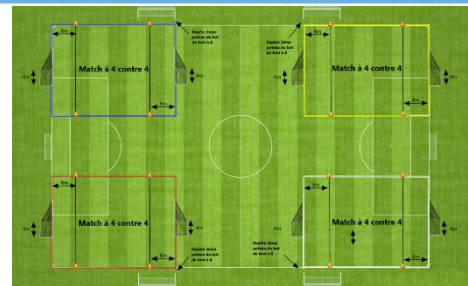

Plateaux U7 – Phase Automne - Saison 2024/2025

GROUPE : 9

Plateau n° 1 - date : 21 septembre 2024

Club organisateur : FC THANN

1 FC THANN - EJHT WILLER/TH. 2	US OBERB. DOLLEREN 1 - SDE BURNHAUP. 1	US DE LA DOLLER - EJHT WILLER/TH. 1	AS ASPACH/HAUT 1 - FC MASEVAUX
2 FC THANN - EJHT WILLER/TH. 1	EJHT WILLER/TH. 2 - SDE BURNHAUP. 1	US DE LA DOLLER - AS ASPACH/HAUT 1	US OBERB. DOLLEREN 1 - FC MASEVAUX
3 FC THANN - AS ASPACH/HAUT 1	EJHT WILLER/TH. 1 - SDE BURNHAUP. 1	US DE LA DOLLER - US OBERB. DOLLEREN 1	EJHT WILLER/TH. 2 - FC MASEVAUX
4 FC THANN - US OBERB. DOLLEREN 1	AS ASPACH/HAUT 1 - SDE BURNHAUP. 1	US DE LA DOLLER - EJHT WILLER/TH. 2	EJHT WILLER/TH. 1 - FC MASEVAUX

Terrain 1

Terrain 2

Terrain 3

Terrain 4

Plateau n° 2 - date : 28 septembre 2024

Club organisateur : US DE LA DOLLER

1 FC THANN - SDE BURNHAUP. 1	US OBERB. DOLLEREN 1 - US DE LA DOLLER	FC MASEVAUX - EJHT WILLER/TH. 1	AS ASPACH/HAUT 1 - EJHT WILLER/TH. 2
2 FC THANN - EJHT WILLER/TH. 1	SDE BURNHAUP. 1 - US DE LA DOLLER	FC MASEVAUX - AS ASPACH/HAUT 1	US OBERB. DOLLEREN 1 - EJHT WILLER/TH. 2
3 FC THANN - AS ASPACH/HAUT 1	EJHT WILLER/TH. 1 - US DE LA DOLLER	FC MASEVAUX - US OBERB. DOLLEREN 1	SDE BURNHAUP. 1 - EJHT WILLER/TH. 2
4 FC THANN - US OBERB. DOLLEREN 1	AS ASPACH/HAUT 1 - US DE LA DOLLER	FC MASEVAUX - SDE BURNHAUP. 1	EJHT WILLER/TH. 1 - EJHT WILLER/TH. 2

Terrain 1

Terrain 2

Terrain 3

Terrain 4

Plateau n° 3 - date : 5 octobre 2024

Club organisateur : SDE BURNHAUP. 1

1 FC MASEVAUX - FC THANN	US DE LA DOLLER - US OBERB. DOLLEREN 1	AS ASPACH/HAUT 1 - EJHT WILLER/TH. 1	SDE BURNHAUP. 1 - EJHT WILLER/TH. 2
2 FC MASEVAUX - EJHT WILLER/TH. 1	FC THANN - US OBERB. DOLLEREN 1	AS ASPACH/HAUT 1 - SDE BURNHAUP. 1	US DE LA DOLLER - EJHT WILLER/TH. 2
3 FC MASEVAUX - SDE BURNHAUP. 1	EJHT WILLER/TH. 1 - US OBERB. DOLLEREN 1	AS ASPACH/HAUT 1 - US DE LA DOLLER	FC THANN - EJHT WILLER/TH. 2
4 FC MASEVAUX - US DE LA DOLLER	SDE BURNHAUP. 1 - US OBERB. DOLLEREN 1	AS ASPACH/HAUT 1 - FC THANN	EJHT WILLER/TH. 1 - EJHT WILLER/TH. 2

Terrain 1

Terrain 2

Terrain 3

Terrain 4

Plateau n° 4 - date : 12 octobre 2024

Club organisateur : FC MASEVAUX

1 US OBERB. DOLLEREN 1 - US DE LA DOLLER	SDE BURNHAUP. 1 - AS ASPACH/HAUT 1	FC THANN - FC MASEVAUX	EJHT WILLER/TH. 2 - EJHT WILLER/TH. 1
2 US OBERB. DOLLEREN 1 - FC MASEVAUX	US DE LA DOLLER - AS ASPACH/HAUT 1	FC THANN - EJHT WILLER/TH. 2	SDE BURNHAUP. 1 - EJHT WILLER/TH. 1
3 US OBERB. DOLLEREN 1 - EJHT WILLER/TH. 2	FC MASEVAUX - AS ASPACH/HAUT 1	FC THANN - SDE BURNHAUP. 1	US DE LA DOLLER - EJHT WILLER/TH. 1
4 US OBERB. DOLLEREN 1 - SDE BURNHAUP. 1	EJHT WILLER/TH. 2 - AS ASPACH/HAUT 1	FC THANN - US DE LA DOLLER	FC MASEVAUX - EJHT WILLER/TH. 1

Terrain 1

Terrain 2

Terrain 3

Terrain 4