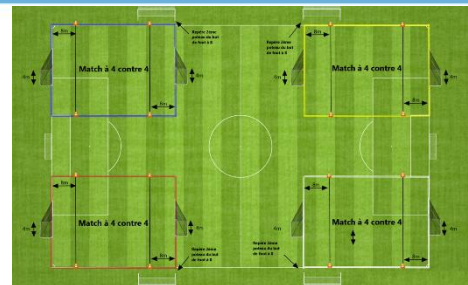

Plateaux U7 – Phase Automne - Saison 2024/2025

GROUPE : 5

Plateau n° 1 - date : 21 septembre 2024

Club organisateur : AGIIR 1

1 AGIIR 1 - AGIIR 2	FC BUHL 3 - FC SOULTZ 1	FC BUHL 2 - FC STAFF.	FC SOULTZ 2 - FC BUHL 1
2 AGIIR 1 - FC STAFF.	AGIIR 2 - FC SOULTZ 1	FC BUHL 2 - FC SOULTZ 2	FC BUHL 3 - FC BUHL 1
3 AGIIR 1 - FC SOULTZ 2	FC STAFF. - FC SOULTZ 1	FC BUHL 2 - FC BUHL 3	AGIIR 2 - FC BUHL 1
4 AGIIR 1 - FC BUHL 3	FC SOULTZ 2 - FC SOULTZ 1	FC BUHL 2 - AGIIR 2	FC STAFF. - FC BUHL 1

Terrain 1

Terrain 2

Terrain 3

Terrain 4

Plateau n° 2 - date : 28 septembre 2024

Club organisateur : FC BUHL 2

1 AGIIR 1 - FC SOULTZ 1	FC BUHL 3 - FC BUHL 2	FC BUHL 1 - FC STAFF.	FC SOULTZ 2 - AGIIR 2
2 AGIIR 1 - FC STAFF.	FC SOULTZ 1 - FC BUHL 2	FC BUHL 1 - FC SOULTZ 2	FC BUHL 3 - AGIIR 2
3 AGIIR 1 - FC SOULTZ 2	FC STAFF. - FC BUHL 2	FC BUHL 1 - FC BUHL 3	FC SOULTZ 1 - AGIIR 2
4 AGIIR 1 - FC BUHL 3	FC SOULTZ 2 - FC BUHL 2	FC BUHL 1 - FC SOULTZ 1	FC STAFF. - AGIIR 2

Terrain 1

Terrain 2

Terrain 3

Terrain 4

Plateau n° 3 - date : 5 octobre 2024

Club organisateur : FC SOULTZ 1

1 FC BUHL 1 - AGIIR 1	FC BUHL 2 - FC BUHL 3	FC SOULTZ 2 - FC STAFF.	FC SOULTZ 1 - AGIIR 2
2 FC BUHL 1 - FC STAFF.	AGIIR 1 - FC BUHL 3	FC SOULTZ 2 - FC SOULTZ 1	FC BUHL 2 - AGIIR 2
3 FC BUHL 1 - FC SOULTZ 1	FC STAFF. - FC BUHL 3	FC SOULTZ 2 - FC BUHL 2	AGIIR 1 - AGIIR 2
4 FC BUHL 1 - FC BUHL 2	FC SOULTZ 1 - FC BUHL 3	FC SOULTZ 2 - AGIIR 1	FC STAFF. - AGIIR 2

Terrain 1

Terrain 2

Terrain 3

Terrain 4

Plateau n° 4 - date : 12 octobre 2024

Club organisateur : FC BUHL 1

1 FC BUHL 3 - FC BUHL 2	FC SOULTZ 1 - FC SOULTZ 2	AGIIR 1 - FC BUHL 1	AGIIR 2 - FC STAFF.
2 FC BUHL 3 - FC BUHL 1	FC BUHL 2 - FC SOULTZ 2	AGIIR 1 - AGIIR 2	FC SOULTZ 1 - FC STAFF.
3 FC BUHL 3 - AGIIR 2	FC BUHL 1 - FC SOULTZ 2	AGIIR 1 - FC SOULTZ 1	FC BUHL 2 - FC STAFF.
4 FC BUHL 3 - FC SOULTZ 1	AGIIR 2 - FC SOULTZ 2	AGIIR 1 - FC BUHL 2	FC BUHL 1 - FC STAFF.

Terrain 1

Terrain 2

Terrain 3

Terrain 4