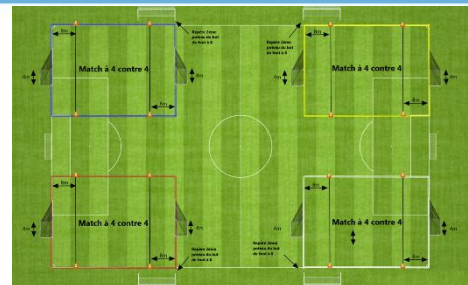

Plateaux U7 – Phase Automne - Saison 2024/2025

GROUPE : 14

Plateau n° 1 - date : 21 septembre 2024

Club organisateur : FC MULH. 1

1 FC MULH. 1 - RC MULH. 2	US AZZURRI MULH 2 - US AZZURRI MULH 1	RC MULH. 1 - RC MULH. 3	FC RIEDISHEIM 2 - FC RIEDISHEIM 1
2 FC MULH. 1 - RC MULH. 3	RC MULH. 2 - US AZZURRI MULH 1	RC MULH. 1 - FC RIEDISHEIM 2	US AZZURRI MULH 2 - FC RIEDISHEIM 1
3 FC MULH. 1 - FC RIEDISHEIM 2	RC MULH. 3 - US AZZURRI MULH 1	RC MULH. 1 - US AZZURRI MULH 2	RC MULH. 2 - FC RIEDISHEIM 1
4 FC MULH. 1 - US AZZURRI MULH 2	FC RIEDISHEIM 2 - US AZZURRI MULH 1	RC MULH. 1 - RC MULH. 2	RC MULH. 3 - FC RIEDISHEIM 1

Terrain 1

Terrain 2

Terrain 3

Terrain 4

Plateau n° 2 - date : 28 septembre 2024

Club organisateur : RC MULH. 1

1 FC MULH. 1 - US AZZURRI MULH 1	US AZZURRI MULH 2 - RC MULH. 1	FC RIEDISHEIM 1 - RC MULH. 3	FC RIEDISHEIM 2 - RC MULH. 2
2 FC MULH. 1 - RC MULH. 3	US AZZURRI MULH 1 - RC MULH. 1	FC RIEDISHEIM 1 - FC RIEDISHEIM 2	US AZZURRI MULH 2 - RC MULH. 2
3 FC MULH. 1 - FC RIEDISHEIM 2	RC MULH. 3 - RC MULH. 1	FC RIEDISHEIM 1 - US AZZURRI MULH 2	US AZZURRI MULH 1 - RC MULH. 2
4 FC MULH. 1 - US AZZURRI MULH 2	FC RIEDISHEIM 2 - RC MULH. 1	FC RIEDISHEIM 1 - US AZZURRI MULH 1	RC MULH. 3 - RC MULH. 2

Terrain 1

Terrain 2

Terrain 3

Terrain 4

Plateau n° 3 - date : 5 octobre 2024

Club organisateur : US AZZURRI MULH 1

1 FC RIEDISHEIM 1 - FC MULH. 1	RC MULH. 1 - US AZZURRI MULH 2	FC RIEDISHEIM 2 - RC MULH. 3	US AZZURRI MULH 1 - RC MULH. 2
2 FC RIEDISHEIM 1 - RC MULH. 3	FC MULH. 1 - US AZZURRI MULH 2	FC RIEDISHEIM 2 - US AZZURRI MULH 1	RC MULH. 1 - RC MULH. 2
3 FC RIEDISHEIM 1 - US AZZURRI MULH 1	RC MULH. 3 - US AZZURRI MULH 2	FC RIEDISHEIM 2 - RC MULH. 1	FC MULH. 1 - RC MULH. 2
4 FC RIEDISHEIM 1 - RC MULH. 1	US AZZURRI MULH 1 - US AZZURRI MULH 2	FC RIEDISHEIM 2 - FC MULH. 1	RC MULH. 3 - RC MULH. 2

Terrain 1

Terrain 2

Terrain 3

Terrain 4

Plateau n° 4 - date : 12 octobre 2024

Club organisateur : FC RIEDISHEIM 1

1 US AZZURRI MULH 2 - RC MULH. 1	US AZZURRI MULH 1 - FC RIEDISHEIM 2	FC MULH. 1 - FC RIEDISHEIM 1	RC MULH. 2 - RC MULH. 3
2 US AZZURRI MULH 2 - FC RIEDISHEIM 1	RC MULH. 1 - FC RIEDISHEIM 2	FC MULH. 1 - RC MULH. 2	US AZZURRI MULH 1 - RC MULH. 3
3 US AZZURRI MULH 2 - RC MULH. 2	FC RIEDISHEIM 1 - FC RIEDISHEIM 2	FC MULH. 1 - US AZZURRI MULH 1	RC MULH. 1 - RC MULH. 3
4 US AZZURRI MULH 2 - US AZZURRI MULH 1	RC MULH. 2 - FC RIEDISHEIM 2	FC MULH. 1 - RC MULH. 1	FC RIEDISHEIM 1 - RC MULH. 3

Terrain 1

Terrain 2

Terrain 3

Terrain 4