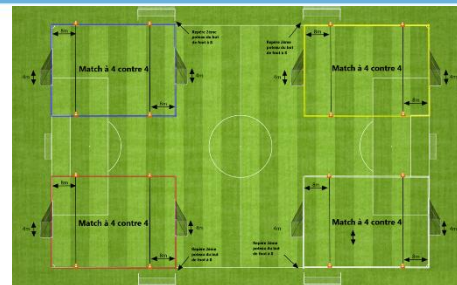

Plateaux U7 – Phase Automne - Saison 2024/2025

GROUPE : 13

Plateau n° 1 - date : 21 septembre 2024

Club organisateur : AS LUTTERB 3

1 AS LUTTERB 3 - AS LUTTERB. 2	AS COT. MULH 2 - AS LUTTERB. 1	AS COT. MULH 3 - AS COT. MULH 1	FC MORSCH./BAS 1 - AS HEIMSB. 1
2 AS LUTTERB 3 - AS COT. MULH 1	AS LUTTERB. 2 - AS LUTTERB. 1	AS COT. MULH 3 - FC MORSCH./BAS 1	AS COT. MULH 2 - AS HEIMSB. 1
3 AS LUTTERB 3 - FC MORSCH./BAS 1	AS COT. MULH 1 - AS LUTTERB. 1	AS COT. MULH 3 - AS COT. MULH 2	AS LUTTERB. 2 - AS HEIMSB. 1
4 AS LUTTERB 3 - AS COT. MULH 2	FC MORSCH./BAS 1 - AS LUTTERB. 1	AS COT. MULH 3 - AS LUTTERB. 2	AS COT. MULH 1 - AS HEIMSB. 1

Terrain 1

Terrain 2

Terrain 3

Terrain 4

Plateau n° 2 - date : 28 septembre 2024

Club organisateur : AS COT. MULH 3

1 AS LUTTERB 3 - AS LUTTERB. 1	AS COT. MULH 2 - AS COT. MULH 3	AS HEIMSB. 1 - AS COT. MULH 1	FC MORSCH./BAS 1 - AS LUTTERB. 2
2 AS LUTTERB 3 - AS COT. MULH 1	AS LUTTERB. 1 - AS COT. MULH 3	AS HEIMSB. 1 - FC MORSCH./BAS 1	AS COT. MULH 2 - AS LUTTERB. 2
3 AS LUTTERB 3 - FC MORSCH./BAS 1	AS COT. MULH 1 - AS COT. MULH 3	AS HEIMSB. 1 - AS COT. MULH 2	AS LUTTERB. 1 - AS LUTTERB. 2
4 AS LUTTERB 3 - AS COT. MULH 2	FC MORSCH./BAS 1 - AS COT. MULH 3	AS HEIMSB. 1 - AS LUTTERB. 1	AS COT. MULH 1 - AS LUTTERB. 2

Terrain 1

Terrain 2

Terrain 3

Terrain 4

Plateau n° 3 - date : 5 octobre 2024

Club organisateur : AS LUTTERB. 1

1 AS HEIMSB. 1 - AS LUTTERB 3	AS COT. MULH 3 - AS COT. MULH 2	FC MORSCH./BAS 1 - AS COT. MULH 1	AS LUTTERB. 1 - AS LUTTERB. 2
2 AS HEIMSB. 1 - AS COT. MULH 1	AS LUTTERB 3 - AS COT. MULH 2	FC MORSCH./BAS 1 - AS LUTTERB. 1	AS COT. MULH 3 - AS LUTTERB. 2
3 AS HEIMSB. 1 - AS LUTTERB. 1	AS COT. MULH 1 - AS COT. MULH 2	FC MORSCH./BAS 1 - AS COT. MULH 3	AS LUTTERB 3 - AS LUTTERB. 2
4 AS HEIMSB. 1 - AS COT. MULH 3	AS LUTTERB. 1 - AS COT. MULH 2	FC MORSCH./BAS 1 - AS LUTTERB 3	AS COT. MULH 1 - AS LUTTERB. 2

Terrain 1

Terrain 2

Terrain 3

Terrain 4

Plateau n° 4 - date : 12 octobre 2024

Club organisateur : AS HEIMSB. 1

1 AS COT. MULH 2 - AS COT. MULH 3	AS LUTTERB. 1 - FC MORSCH./BAS 1	AS LUTTERB 3 - AS HEIMSB. 1	AS LUTTERB. 2 - AS COT. MULH 1
2 AS COT. MULH 2 - AS HEIMSB. 1	AS COT. MULH 3 - FC MORSCH./BAS 1	AS LUTTERB 3 - AS LUTTERB. 2	AS LUTTERB. 1 - AS COT. MULH 1
3 AS COT. MULH 2 - AS LUTTERB. 2	AS HEIMSB. 1 - FC MORSCH./BAS 1	AS LUTTERB 3 - AS LUTTERB. 1	AS COT. MULH 3 - AS COT. MULH 1
4 AS COT. MULH 2 - AS LUTTERB. 1	AS LUTTERB. 2 - FC MORSCH./BAS 1	AS LUTTERB 3 - AS COT. MULH 3	AS HEIMSB. 1 - AS COT. MULH 1

Terrain 1

Terrain 2

Terrain 3

Terrain 4